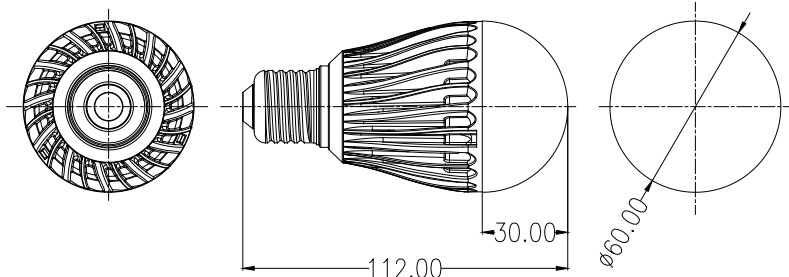

Specifications

Part Number	Description	Watts	CCT / Wavelength	Lumens	Viewing Angle	CRI	Volatge	Rated Life* Hours
P7W3000K	Warm White LED Bulb	7.7 W	3000 K	360 lm	210°	80	AC90~264V	50,000
P7W5000K	Cool White LED Bulb	7.7 W	5000 K	450 lm	210°	75	AC90~264V	50,000