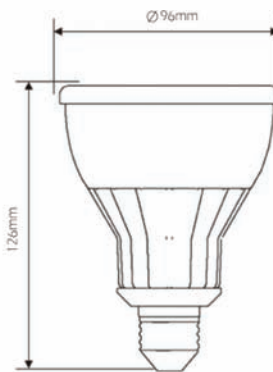

LED PAR-30 Dimmable

CREE LEDs

FEATURES

- Dimmable
- Edison Lamp Base (Screw-In)
- Direct Replacement for any 60-75 watt halogen/incandescent
- Low Wattage & High Efficacy

BENEFITS

- Designed to dim with most standard dimmers
- Increases energy savings and shorten payback period
- Reduce maintenance costs
- Easy Installation

OPTILED

Applications

- Accent Lighting
- Shop Lighting
- Hotels & Lobbies
- Restaurants, Bars, Pubs, Cafes
- Offices and Retail

E26/24 Base

Light Distribution Curve (cd) - Warm White

Specifications

Part No.	Color	Color Temp. (K)	Lumens (lm)	CRI	Watts	Lamp Base	Voltage	Lifespan	Beam Angle
1503050217	Warm White	2900K	420	80	13	Edison E26	120V AC	50,000 hrs	35°