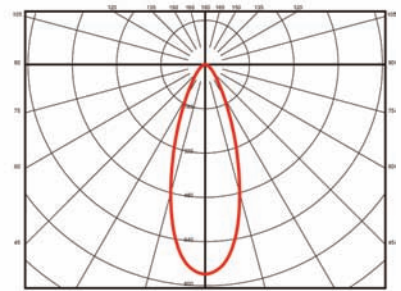

OPTILED

Applications

- Accent Lighting
- Shop Lighting
- Hotels & Lobbies
- Restaurants, Bars, Pubs, Cafes
- Offices and Retail

E26/24 Base

Light Distribution Curve (cd) - Warm White

Specifications

Part No.	Color	Color Temp. (K)	Lumens (lm)	CRI	Watts	Lamp Base	Voltage	Lifespan	Beam Angle
1503050217	Warm White	2900K	420	80	13	Edison E26	120V AC	50,000 hrs	35°