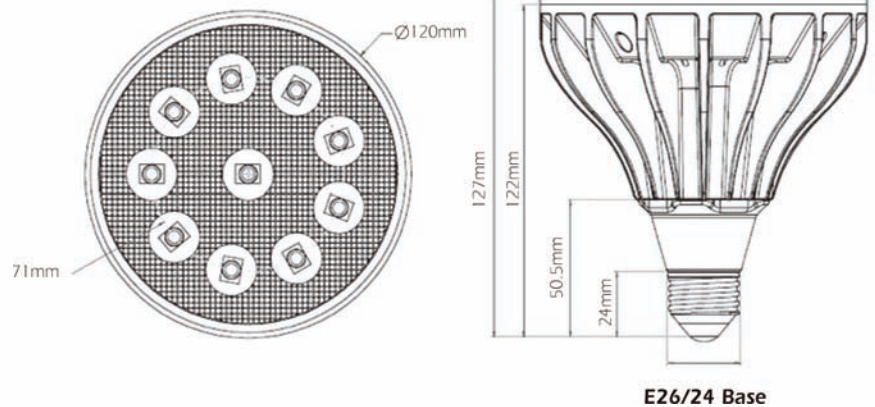

LED PAR-38 Dimmable

CREE LEDs

FEATURES

- Dimmable
- Edison lamp base (Screw-In)
- Direct replacement for any 60-100 watt bulbs
- Low wattage (18 watts)

BENEFITS

- Designed to dim with most standard dimmers
- Increases energy savings and shorten payback period
- Reduces maintenance costs
- Easy installation

OPTILED

Applications

- Accent Lighting
- Shop Lighting
- Hotels & Lobbies
- Restaurants, Bars, Pubs, Cafes
- Offices and Retail

Specifications

Part No.	Color	Color Temp. (K)	Lumens (lm)	CRI	Watts	Lamp Base	Voltage	Lifespan	Beam Angle
1505050217	Warm White	2800K	800	80	18	Edison E26	120V AC	50,000 hrs	28°
1505070217	Natural White	4000K	850	80	18	Edison E26	120V AC	50,000 hrs	28°
1505060217	Daylight	6000K	900	80	18	Edison E26	120V AC	50,000 hrs	28°